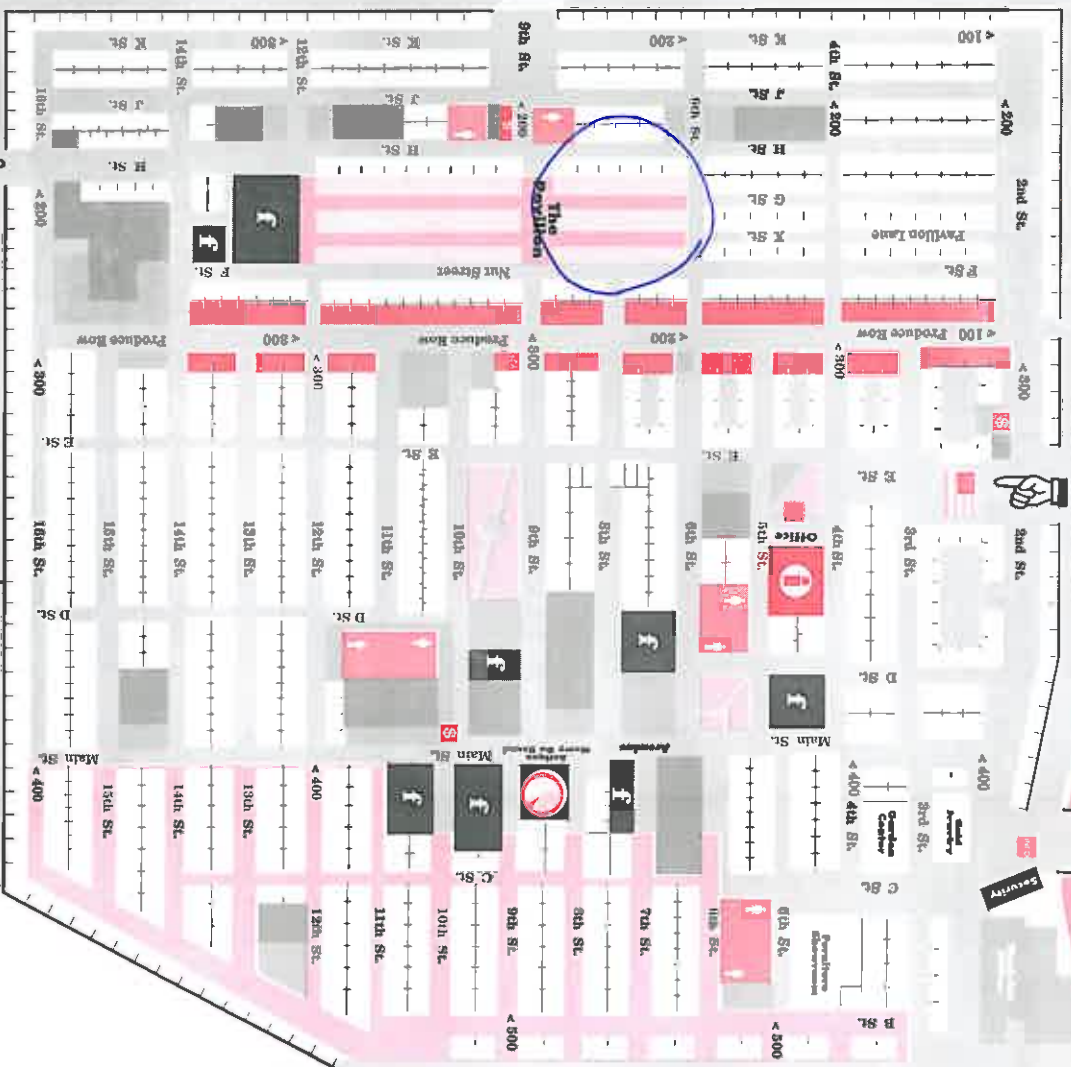

Undercrossing

North Lot

< to 101

Sierra Rd

BERRRESSA ROAD

to 680 >

West Lot

East Lot
Classic Garage Sales
Parking

THE FLEA MARKET

WEST ENTRANCE

LEGEND

- RESTROOM
- FOOD & BEVERAGE
- FARMERS' MARKET
- GARAGE SALES
- INFORMATION
- MAIN ENTRANCE
- ATM MACHINE
- FUN ZONE
- PARK AREA
- TIDE PAVILION

Future Bart Station

South Lot

SOUTH ENTRANCE

Mabury Road
Parking Lot